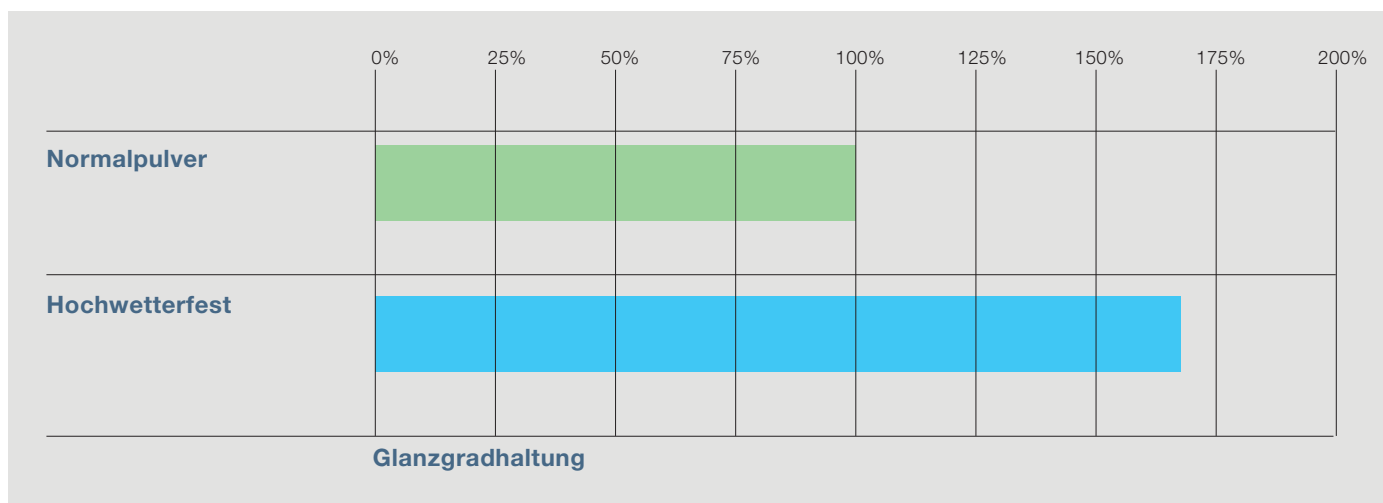

## Wetterbeständigkeit von Pulverlacken

A vertical rectangular color swatch with a light beige or off-white color. The color is uniform across the entire area.

RAL 9016

A vertical rectangular color swatch with a medium gray color. The color is uniform across the entire area.