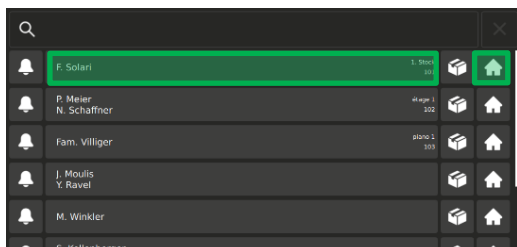

Letter- and parcel boxes from Schweizer: Quick Start Guide – Paketbox.

Basic functions

Adjust your own data, collect the package, drop off the package for collection, open front door (option)

1. Press the house button of your own name