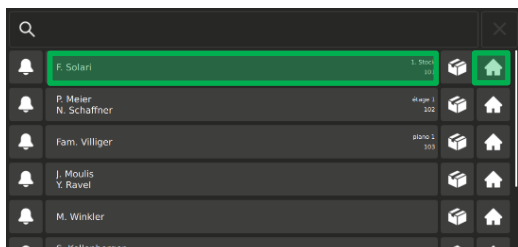

Letter- and parcel boxes from Schweizer: Quick Start Guide – Paketbox.

Basic functions

Adjust your own data, collect the package, drop off the package for collection, open front door (option)

1. Press the house button of your own name